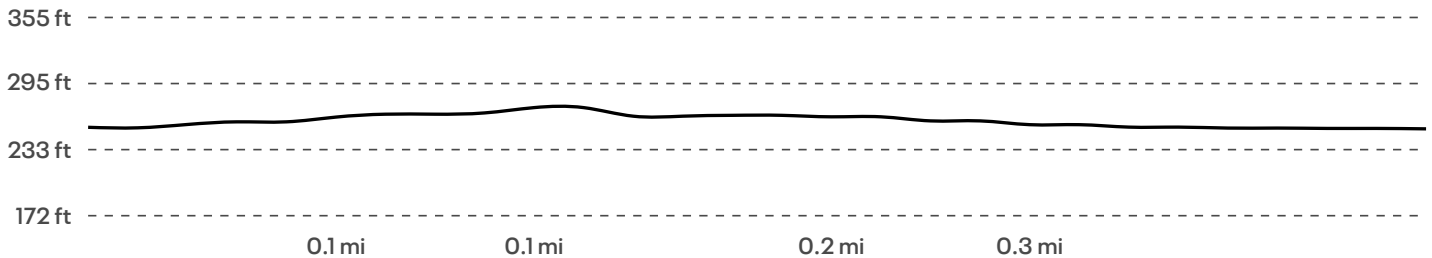

This is a basic loop around the grass perimeter of the East soccer field at Newhall.

Elevation

Start

255 ft

Max

273 ft

Gain

10 ft