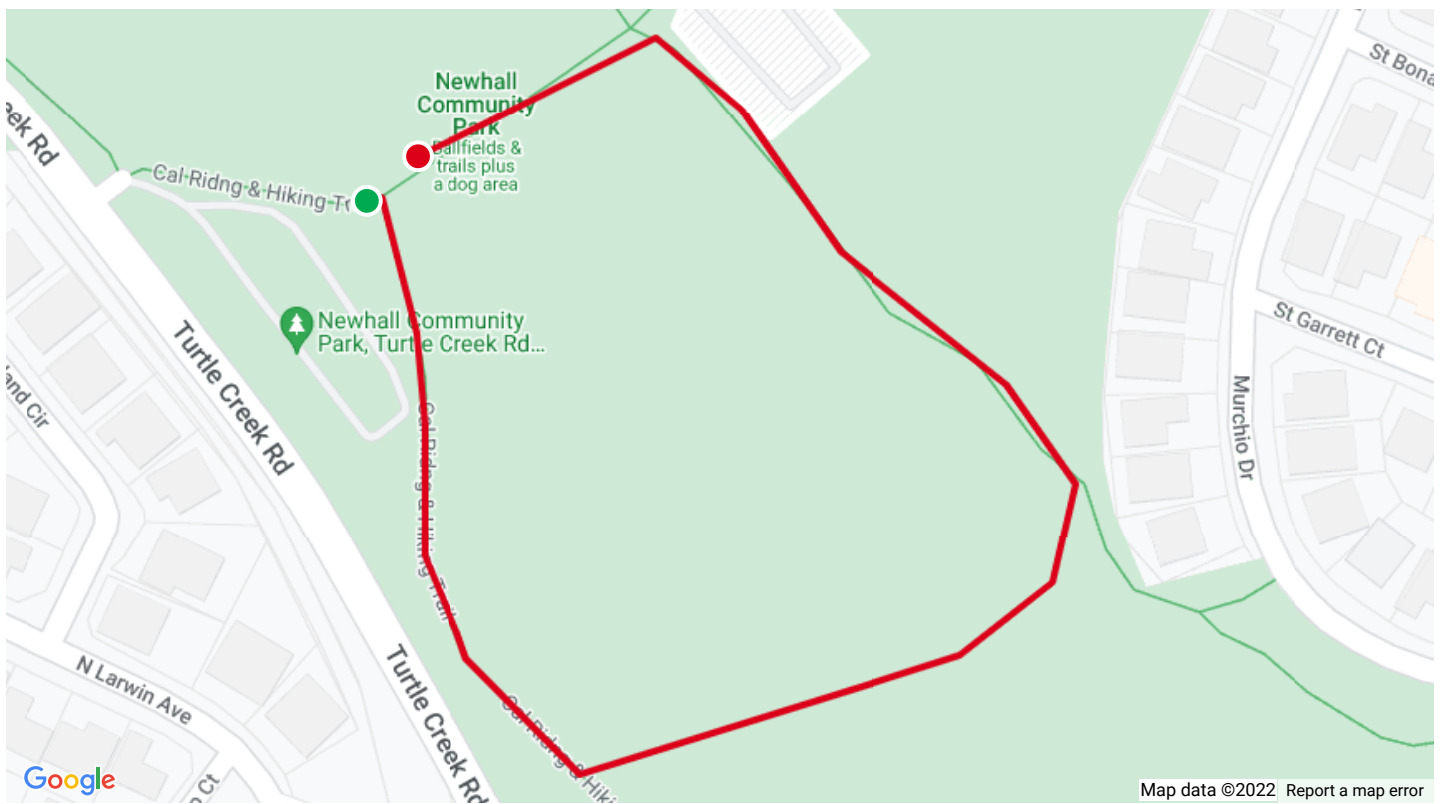

PROPOSED CONCORD TURKEY TROT KIDS RUN

0.38 mi

Distance

10 ft

Elevation Gain

Run

Activity Type

Notes

This is a basic loop around the grass perimeter of the East soccer field at Newhall.

Elevation

Start

255 ft

Max

273 ft

Gain

10 ft

DISTANCE (MI)	DIRECTION
0.00	Head east on Cal Ridng & Hiking Trail
0.00	Turn right to stay on Cal Ridng & Hiking TrailDestination will be on the left
0.04	Head south on Cal Ridng & Hiking Trail toward Seminole Cir
0.08	Head southeast on Cal Ridng & Hiking Trail toward Seminole Cir
0.11	Direct/offroad route segment
0.11	Direct/offroad route segment
0.11	Direct/offroad route segment
0.11	Direct/offroad route segment
0.11	Direct/offroad route segment
0.11	Direct/offroad route segment
0.11	Direct/offroad route segment
0.11	Direct/offroad route segment
0.11	Direct/offroad route segment
0.11	Direct/offroad route segment
0.11	Destination